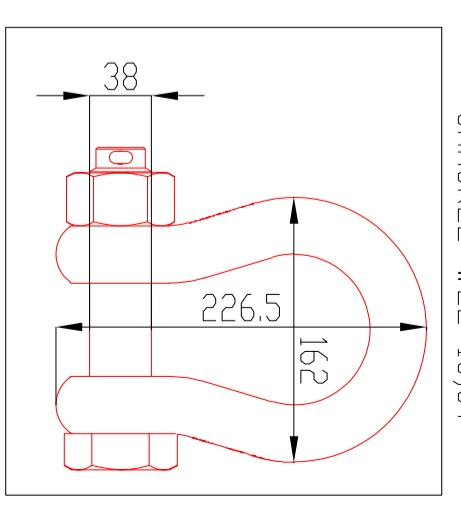

TURNING RADIUS

DETAIL B
LASHING POINT 13,5 daN

DETAIL A
SHACKLE WLL 13,5T

Name of drawing		Compressor Skid EXPORT Transportation Drawing		Quantity	1
Date		16.12.2022		Client	
Company		ESA-LOGISTICS		ROCKFIN Sp. z o.o.	
Weight of cargo	138 250 kg	Total weight	202 550 kg	Overall dimensions [m]	31,20 x 4,80 x 6,75
Format	A3	Sheet	1 / 1	Dimensions unit	mm