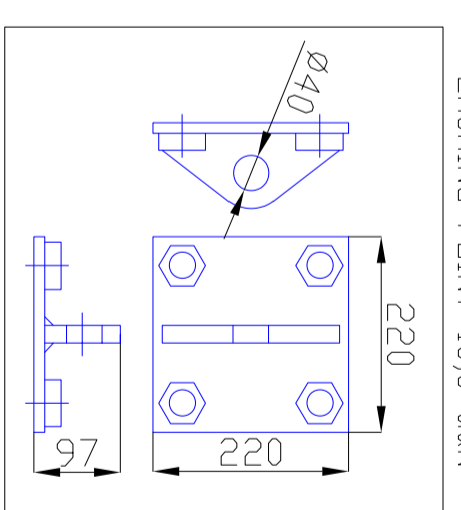

TURNING RADIUS

DETAIL B
LASHING POINT 13,5 daN

DETAIL A
SHACKLE WLL 13,5T

Name of drawing		Compressor Skid EXPORT Transportation Drawing		Quantity	1
Date		16.12.2022		Client	
Company		ESA-LOGISTICS		ROCKFIN Sp. z o.o.	
Weight of cargo	138 250 kg	Total weight	202 550 kg	Overall dimensions [m]	31,20 x 4,80 x 6,75
Format	A3	Sheet	1 / 1	Dimensions unit	mm