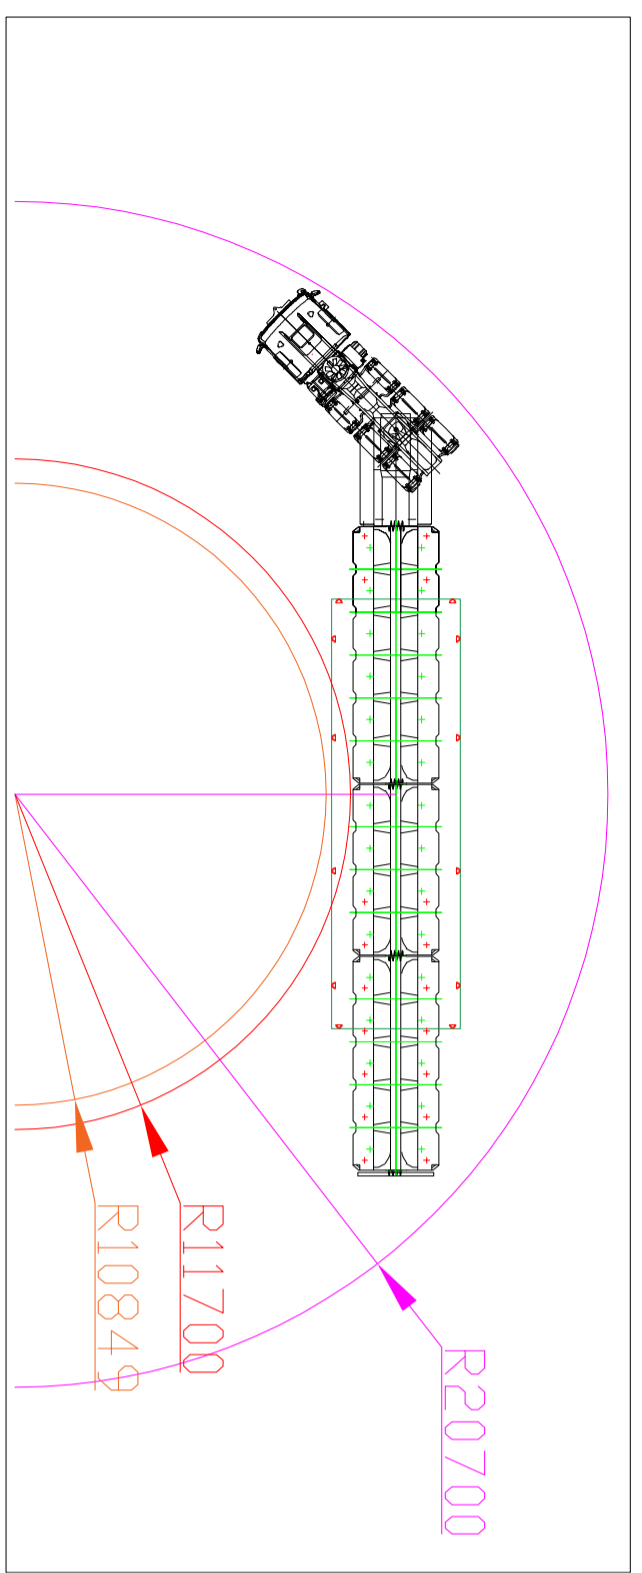

TURNING RADIUS

DETAIL B
LASHING POINT 13,5 daN

DETAIL A
SHACKLE WLL 13,5T

Name of drawing		Compressor Skid EXPORT Transportation Drawing		Quantity	1
Date		16.12.2022		Client	
Company		ESA-LOGISTICS		ROCKFIN Sp. z o.o.	
Weight of cargo	138 250 kg	Total weight	202 550 kg	Overall dimensions [m]	31,20 x 4,80 x 6,75
Format	A3	Sheet	1 / 1	Dimensions unit	mm